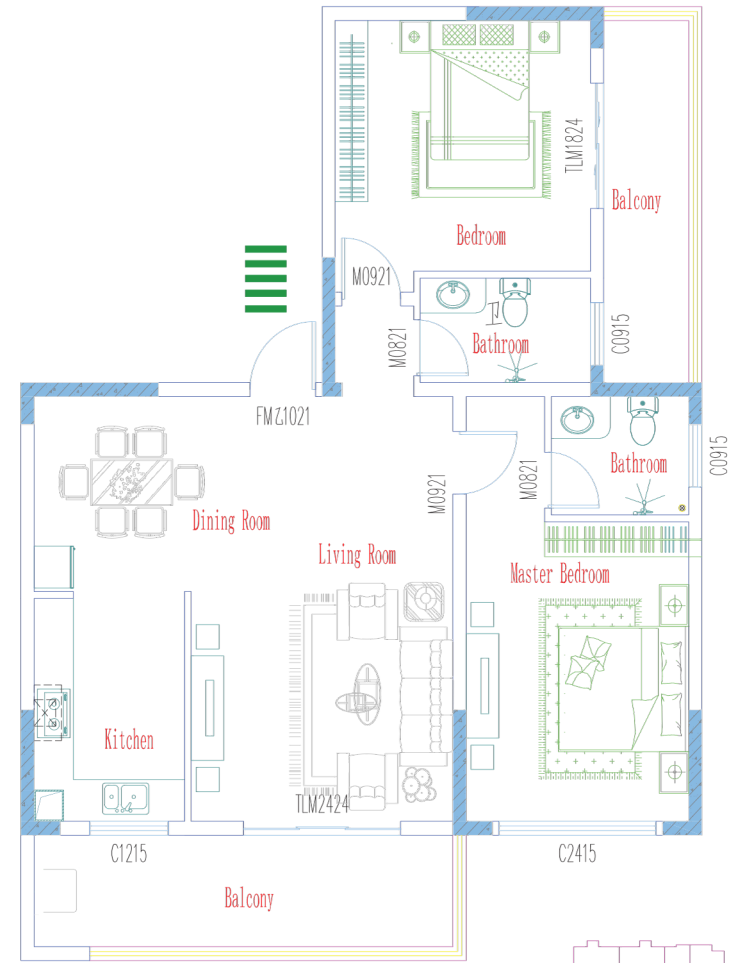

INVEST IN THE FUTURE

Link

KEY DISTANCES

TWO BEDROOM TYPE A

Two Bedroom Unit | Unit Size 117 m²

Two Bedroom Unit | Unit Size 123 m²

ALL INCLUSIVE LUXURY

Cozy, charming, and modern, the two bedrooms units are a pleasure to come home, offering categories of various features and have an abundance of natural light as well as refreshing breeze.

2 Bedrooms

master en suite

1 Parking space

TWO BEDROOM TYPE B

Two Bedroom Unit | Unit Size 122 m²

Two Bedroom Unit | Unit Size 129 m²

WHERE PERFECTION RESIDES

Your luxury apartment awaits. Pamper yourself with high quality finishings. Get on with the business of enjoying your life and leave the little details behind.

FEATURES

- Comes with 2 spacious balconies
- Designed to experience both sunrise and sunset
- Large windows to maximize flow of natural light
- Ample storage and closet space
- Expansive fitted semi closed kitchen and dining

FEATURES

- Comes with 2 spacious balconies
- Comes with a DSQ and a pantry
- Designed to experience both sunrise and sunset
- Large windows to maximize flow of natural light
- Entranced into a dining area and semi closed kitchen concept, and lounge
- Two bedrooms with ample closet space and large windows