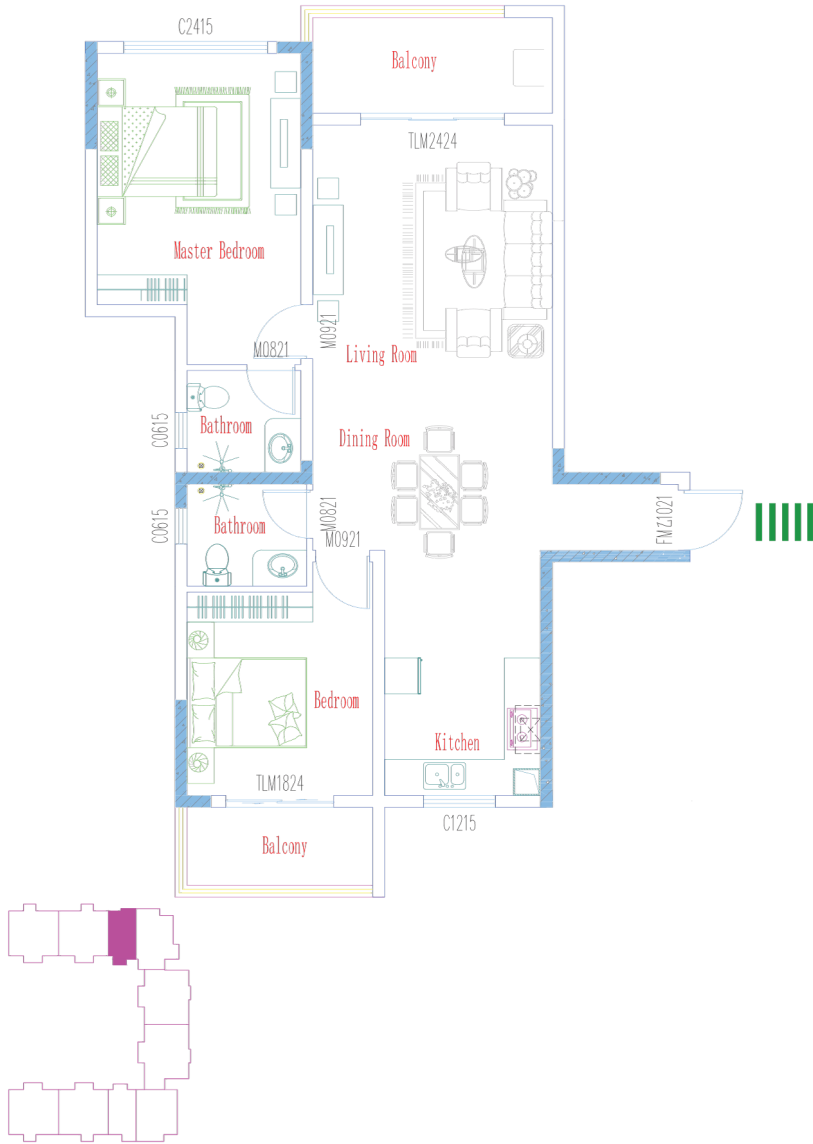

INVEST IN THE FUTURE

Link

KEY DISTANCES

TWO BEDROOM TYPE A

Two Bedroom Unit | Unit Size 117 m²

Two Bedroom Unit | Unit Size 123 m²

ALL INCLUSIVE LUXURY

Cozy, charming, and modern, the two bedrooms units are a pleasure to come home, offering categories of various features and have an abundance of natural light as well as refreshing breeze.

2 Bedrooms

master en suite

1 Parking space

TWO BEDROOM TYPE B

Two Bedroom Unit | Unit Size 122 m²

Two Bedroom Unit | Unit Size 129 m²

WHERE PERFECTION RESIDES

Your luxury apartment awaits. Pamper yourself with high quality finishings. Get on with the business of enjoying your life and leave the little details behind.