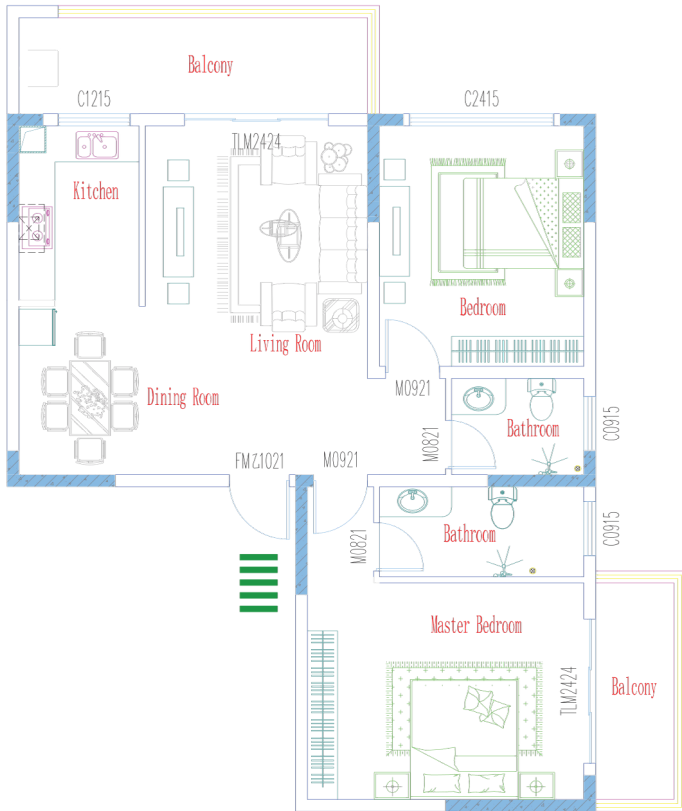

INVEST IN THE FUTURE

Link

KEY DISTANCES

TWO BEDROOM TYPE A

Two Bedroom Unit | Unit Size 117 m²

Two Bedroom Unit | Unit Size 123 m²

ALL INCLUSIVE LUXURY

Cozy, charming, and modern, the two bedrooms units are a pleasure to come home, offering categories of various features and have an abundance of natural light as well as refreshing breeze.

2 Bedrooms

master en suite

1 Parking space

TWO BEDROOM TYPE B

Two Bedroom Unit | Unit Size 122 m²

Two Bedroom Unit | Unit Size 129 m²

WHERE PERFECTION RESIDES

Your luxury apartment awaits. Pamper yourself with high quality finishings. Get on with the business of enjoying your life and leave the little details behind.