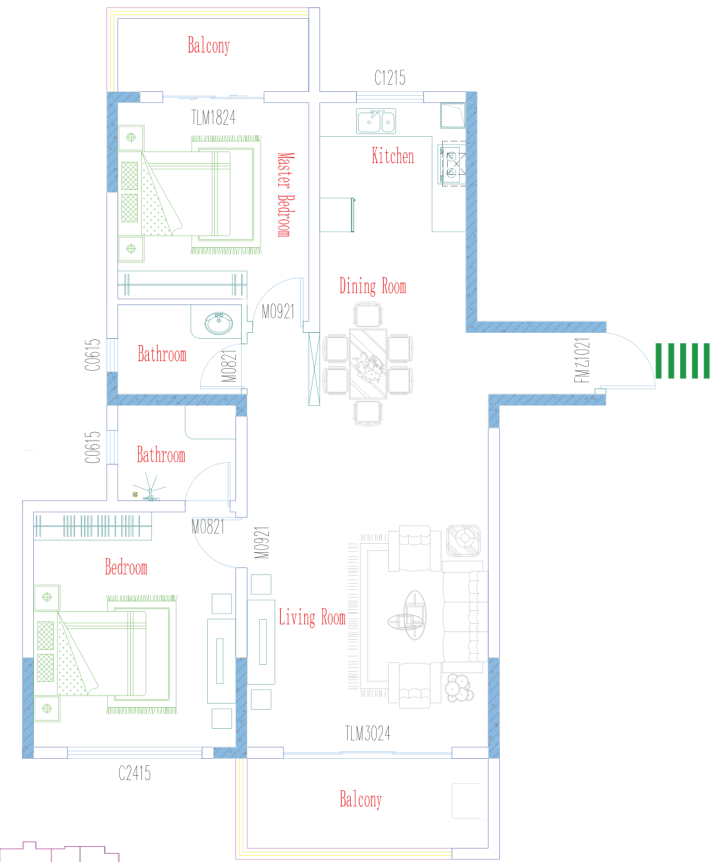

INVEST IN THE FUTURE

Link

KEY DISTANCES

TWO BEDROOM TYPE A

Two Bedroom Unit | Unit Size 117 m²

Two Bedroom Unit | Unit Size 123 m²

ALL INCLUSIVE LUXURY

Cozy, charming, and modern, the two bedrooms units are a pleasure to come home, offering categories of various features and have an abundance of natural light as well as refreshing breeze.

2 Bedrooms

master en suite

1 Parking space

TWO BEDROOM TYPE B

Two Bedroom Unit | Unit Size 122 m²

Two Bedroom Unit | Unit Size 129 m²

WHERE PERFECTION RESIDES

Your luxury apartment awaits. Pamper yourself with high quality finishings. Get on with the business of enjoying your life and leave the little details behind.