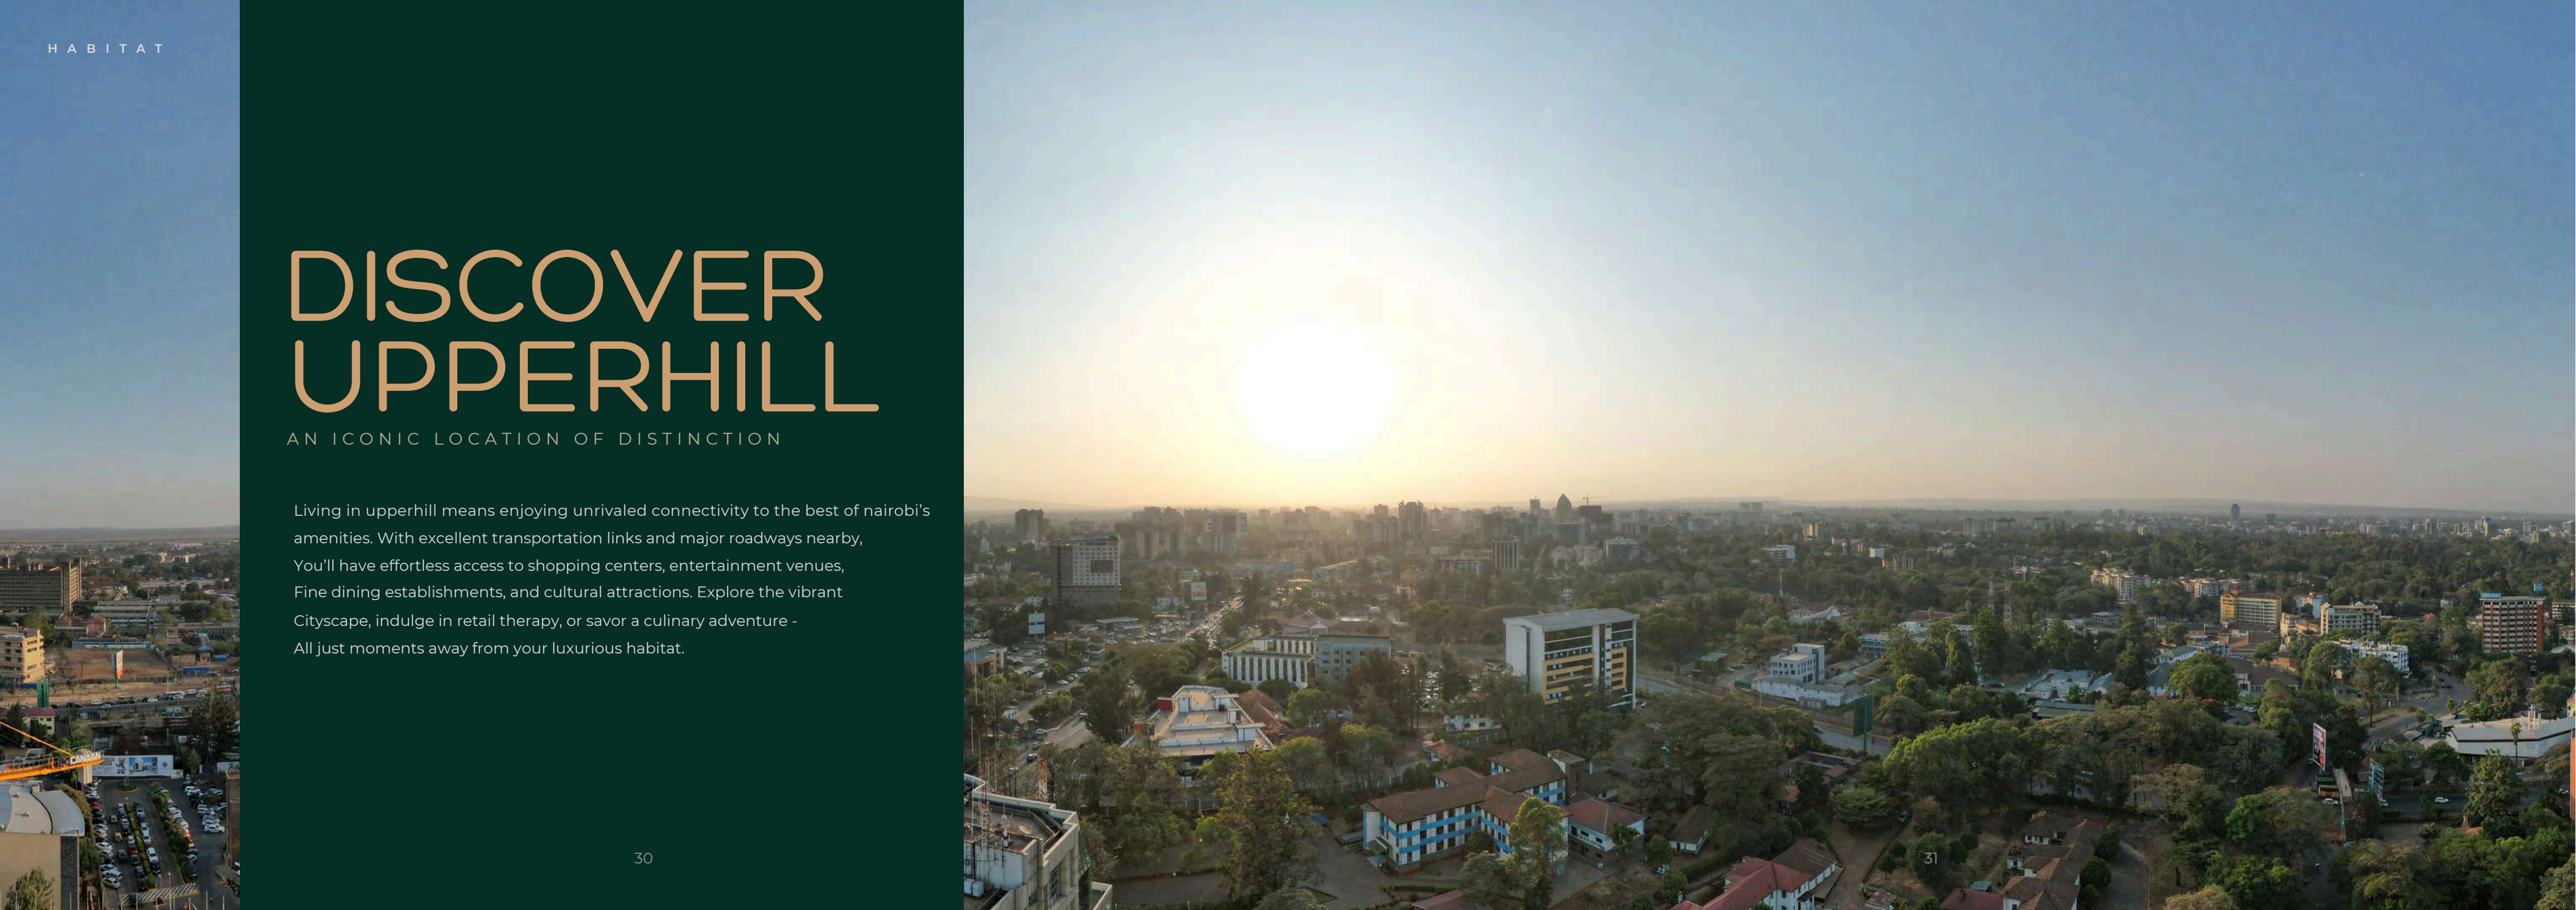

DISCOVER UPPERHILL

AN ICONIC LOCATION OF DISTINCTION

Living in upperhill means enjoying unrivaled connectivity to the best of nairobi's amenities. With excellent transportation links and major roadways nearby, You'll have effortless access to shopping centers, entertainment venues, Fine dining establishments, and cultural attractions. Explore the vibrant Cityscape, indulge in retail therapy, or savor a culinary adventure - All just moments away from your luxurious habitat.